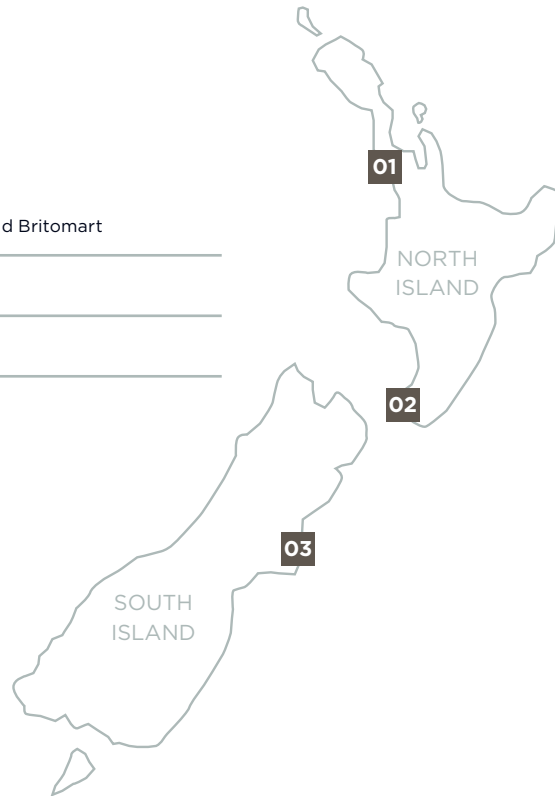

-  Travelodge Hotel Bankstown Sydney
Travelodge Hotel Blacktown Sydney
Travelodge Hotel Sydney Martin Place
Travelodge Hotel Sydney
Travelodge Hotel Sydney Wynyard
Travelodge Hotel Macquarie North Ryde Sydney
Travelodge Hotel Manly Warringah Sydney
Travelodge Hotel Sydney Airport

- 12**  Adina Apartment Hotel Perth
Adina Apartment Hotel Perth Barrack Plaza

-  Rendezvous Hotel Perth Scarborough
Rendezvous Hotel Perth Central

-  Travelodge Hotel Perth

- 13**  Adina Apartment Hotel Darwin Waterfront

-  Vibe Hotel Darwin Waterfront

-  Travelodge Resort Darwin

TFE hotels

TFE HOTELS LOCATIONS IN NEW ZEALAND

- 01**  Adina Apartment Hotel Auckland Britomart
- 02**  Travelodge Hotel Wellington
- 03**  Rendezvous Hotel Christchurch

Adina

SERVICED APARTMENTS

 RENDEZVOUS

 **vibe** HOTELS

 **Travelodge**
Hotels

TFE hotels
COLLECTION